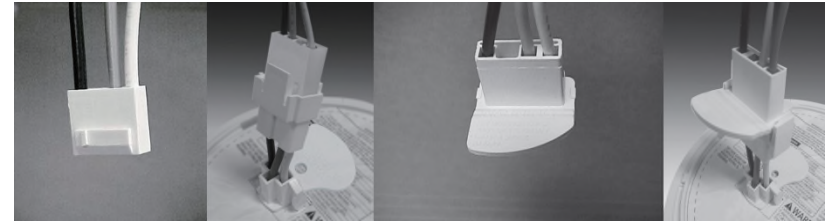

# Alarm Adapter Transition

KA-B

KA-F

KA-B2

KA-F2

- Current adapters KA-B and KA-F will not fit models i12010S, i12010SCO and KN-COSM-IBA.
- The KA-B2 and KA-F2 can be used on all AC/DC Kidde smoke and combination alarms.
- Each adapter includes 5 Year Limited Warranty
- See user guide for additional details

Order Code	DESCRIPTION
900-0150-025	BRK Adapter, KA-B2, Box, 25 Pack
900-0149-025	Firex Adapter, KA-F2
900-0153-012	BRK/Firex Adapters, KA-B2 + KA-F2, 12 clam twin packs per carton