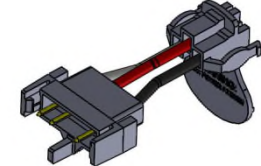

# Alarm Adapter Transition

KA-B

KA-F

KA-B2

KA-F2

- Current adapters KA-B and KA-F will not fit models i12010S, i12010SCO and KN-COSM-IBA.
- The KA-B2 and KA-F2 can be used on all AC/DC Kidde smoke and combination alarms.
- Each adapter includes 5 Year Limited Warranty
- See user guide for additional details

Order Code	DESCRIPTION
900-0150-025	BRK Adapter, KA-B2, Box, 25 Pack
900-0149-025	Firex Adapter, KA-F2
900-0153-012	BRK/Firex Adapters, KA-B2 + KA-F2, 12 clam twin packs per carton