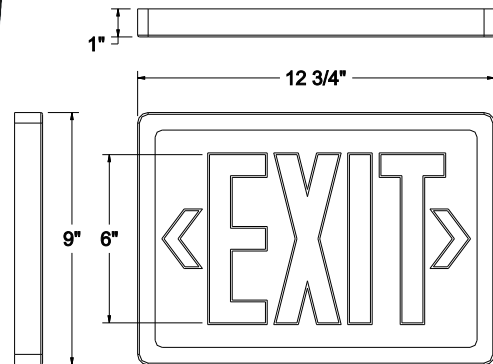

- Non-Electrical, Nuclear
- 10 footcandles ambient lighting for 60 to 90 minutes
- Observable from 50 feet
- 10 or 20 years operational life
- 7.03Ci for 10-Yr model, 11.47Ci for 20-Yr model

- Tritium-powered, Self-Illuminating
- Weatherproof and Explosion-Proof
- 6" EXIT Letters
- Letter-shaped light tubes for best lighting
- Suitable for Floor-Proximity Mounting
- With Built-in Mounting Bracket

Cat. No.	Frame Color	Face Color	No. of Face	Life in Years
ESN	W (White)	R (Red)	1 (Single)	10 (10 years)
	B (Black)	G (Green)	2 (Double)	20 (20 years)