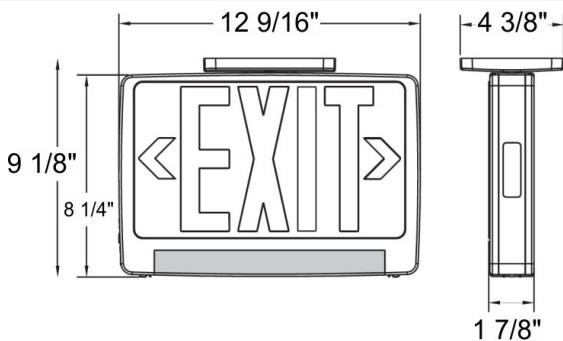

Line Drawings:

Certifications:

CAT NO	Housing Color	No. of Faces	Letter Color	Options
EECLP-LED	W (White) B (Black)	1 2	R (Red) G (Green)	SDT (Self Diagnostic Test)