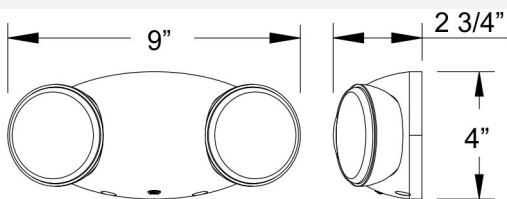

Line Drawings:

Certifications:

CAT NO	Housing Color
EL2HM-LED	W (White) B (Black)