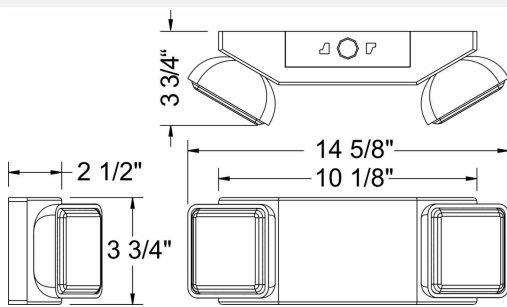

Line Drawings:

Certifications:

CAT NO	Housing Color	Options
EL2NM-LED	W (White) B (Black)	HO (High Output) SDT (Self Diagnostic Test)