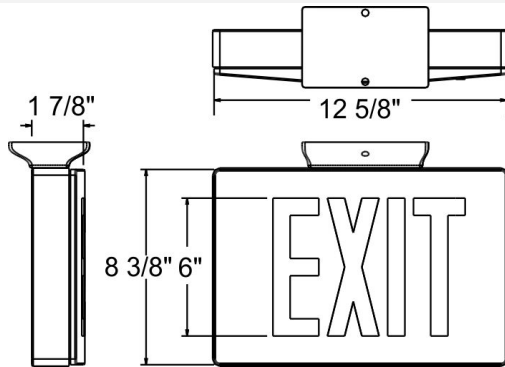

**Catalog#: ESLA**  
**CAST ALUMINUM LED EXIT SIGN**

**Category** Exit Signs  
**Page** F9 11 (Exit & Emergency Lighting Catalog)

**Features:**

- Dual-Voltage Input 120/277VAC Operation
- UL Listed for Damp Location
- Long-lasting, Energy Saving LED Lamps
- 90 Minutes Minimum Emergency Operation (**EB Only**)
- Premium Grade Aluminum Housing
- Universal Mounting Pattern
- Aluminum Canopy for ceiling or end mounting included
- Knockout Chevrons Directional Indicators
- Push to Test Switch
- Maintenance free 4.8V NiCd Battery (**EB Only**)
- Fully automatic operation (**EB Only**)

**Line Drawings:**

**Certifications:**

CAT NO	Housing Color	Faceplate	No. of Faces	Letter Color	Operation	Options
ESLA	A (Aluminum) W (White) B (Black)	A (Aluminum) W (White) B (Black)	1 2	R (Red) G (Green)	EB (Battery Back-up) AC (AC Only)	SDT (Self Diagnostic Test) 2C (Dual-Circuit Operation) TP (Tamper-proof)