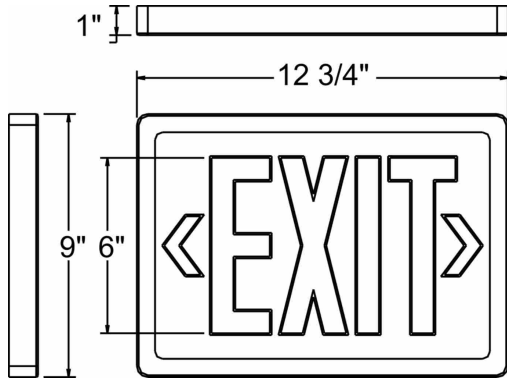

Catalog#: ESN
SELF-ILLUMINATING TRITIUM (NUCLEAR) EXIT SIGN

Category Exit Signs
Page F10 12 (Exit & Emergency Lighting Catalog)

Features:

- Tritium-Powered Self-Illuminating
- Non-Electrical, Nuclear
- UL Listed for Wet Location
- Non-Radioactive and Non-Explosion Proof
- 10 Ft candles ambient lighting
- Rated viewing distance of 100 feet
- Surface Mount Bracket
- Letter-shaped light tubes for best lighting
- Field applied chevrons included

Line Drawings:

Certifications:

CAT NO	Housing Color	Faceplate	No. of Faces	Life in Years
ESN	W (White) B (Black) C (Chrome)	R (Red) G (Green)	1 2	10 20