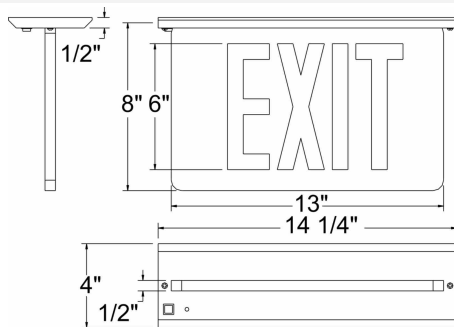

**Catalog#: ESRE**  
**RECESSED MOUNT EDGE-LIT LED EXIT SIGN**

**Category** Exit Signs  
**Page** F11 13 (Exit & Emergency Lighting Catalog)

**Features:**

- Dual-Voltage Input 120/277VAC Operation
- UL Listed for Damp Location
- Long-lasting, Energy Saving LED Lamps
- 90 Minutes Minimum Emergency Operation (**EB Only**)
- Premium Grade Extruded Aluminum Housing
- Adjustable Bar Hanger up to 24" for Recessed Mount
- Field applied Chevrons Included
- UV Stabilized ultra clear acrylic Edge Lit Panel
- Mirror divider on double face versions
- Single Face Panels are **Clear**, Double Face Panels are **Opaque**
- Push to Test Switch
- Maintenance free 4.8V NiCd Battery (**EB Only**)
- Fully automatic operation (**EB Only**)

**Line Drawings:**

**Certifications:**

CAT NO	Casing Color	No. of Faces	Letter Color	Operation	Options
ESRE	A (Aluminum) W (White) B (Black)	1 2	R (Red) G (Green)	EB (Battery Back-up) AC (AC Only)	SDT (Self Diagnostic Test) 2C (Dual-Circuit Operation)