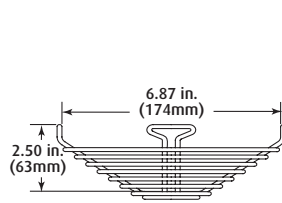

Testing Approvals

It has been tested and/or listed by:

STI-9601 - STI-9610 Series UL Listing

- Underwriter Laboratories No. S3504 for any UL Listed detector, does not require any sensitivity adjustment
- California State Fire Marshal No. 7300-1416:100
- MEA approved #49-00-E

STI-9713 UL Listing

- Underwriter Laboratories No. S3504 for specific detectors listed below (manufactured after June 1, 2004):
  ADT 2951ADT, EST 2251FB, FCI ASD-PL2, Fire-Lite SD355, Gamewell SS-P, Honeywell TC806B1076, JCI 2951J, Mircom MIX-2251B, Notifier FSP-851, Secutron MRI-2251B, System Sensor 2251B

Notice

STI also offers other models of Steel Web Stoppers to cover smoke beam detectors, PIRs, bells, clocks, exit signs and similar devices. For additional information, please contact your distributor or Safety Technology International.

Internal Dimensions

STI-9713