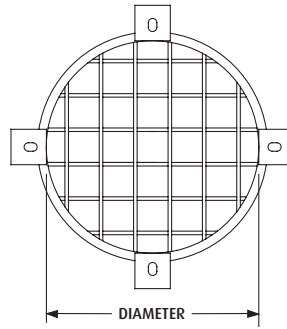

BOTTOM VIEW

STI-9614
STI-9615
STI-9617