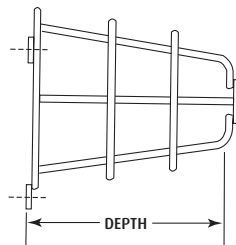

STI BEACON & SOUNDER CAGES

Dimensions and Technical Information

Models Available

- STI-9614** Sounder Cage - large
- STI-9615** Sounder Cage - small
- STI-9617** Sounder Cage - medium
- STI-9664** Beacon Cage - small
- STI-9665** Beacon Cage - large

Model	Depth	Diameter
STI-9614	6 in. (150mm)	7.9 in. (200mm)
STI-9615	3.5 in. (90mm)	3.7 in. (95mm)
STI-9617	4.9 in. (125mm)	5.9 in. (150mm)
STI-9664	6.18 in. (157mm)	3.86 in. (98mm)
STI-9665	8.43 in. (214mm)	7 in. (178mm)

FRONT VIEW

BOTTOM VIEW

STI-9614
STI-9615
STI-9617

SIDE VIEW

TOP VIEW

STI-9664
STI-9665